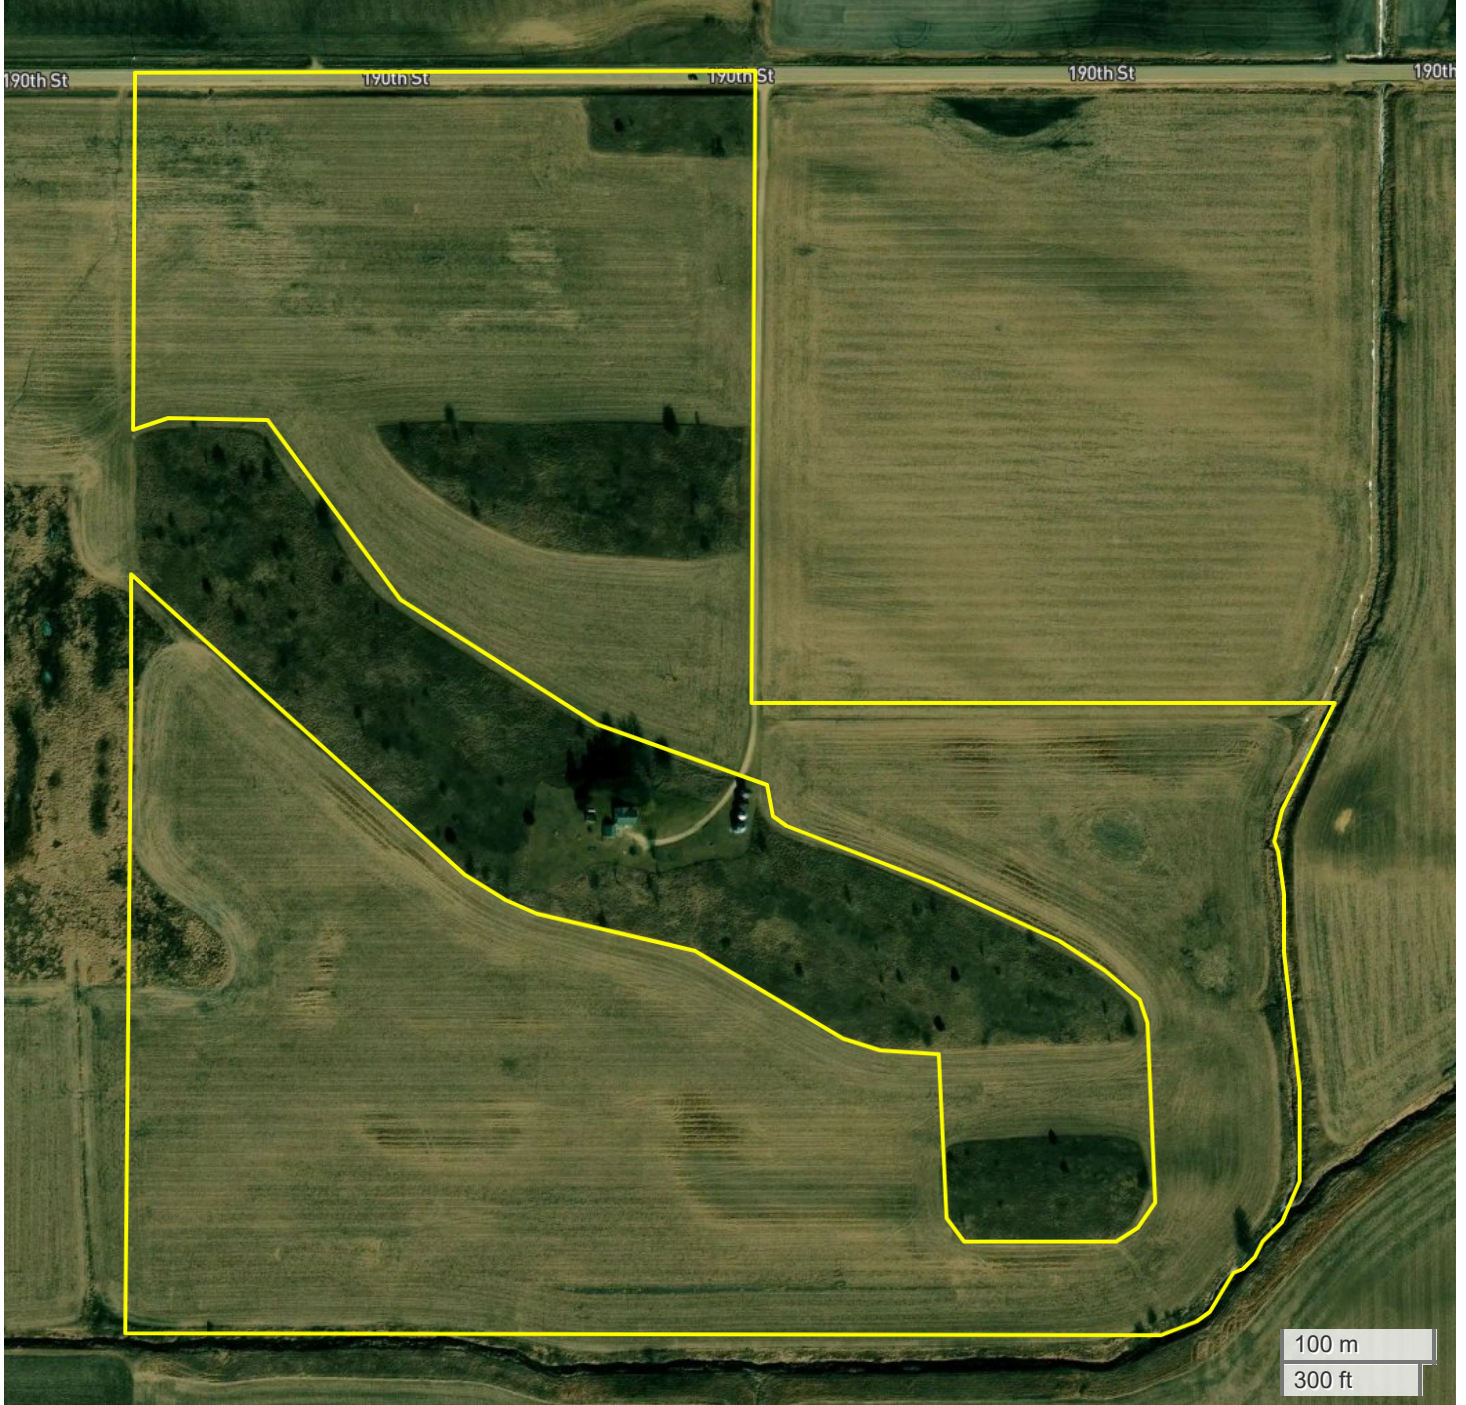

90.54 ACRES V2 (90.78 AC TOTAL, 80.47 AC TILLABLE)

AERIAL MAP

Center: 41.898265, -90.743085

21-82N-2E

Grant Township
Clinton County, IA

FarmWorth, LLC makes no warranties, express or implied, regarding the accuracy of any information provided through FarmWorth.com. User is solely responsible for independently verifying all information prior to use and waives any claims against FarmWorth, LLC arising from inaccuracies in such information.